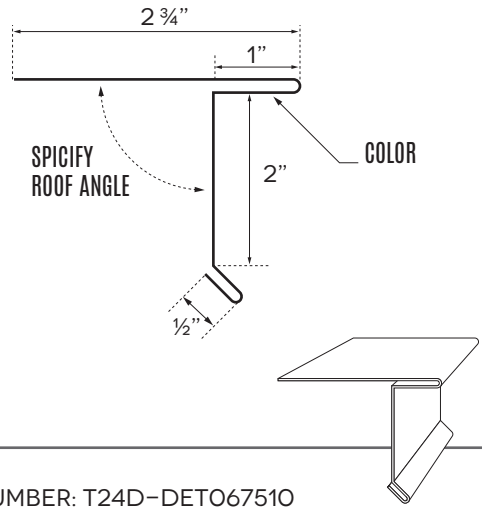

TRIM & FLASHING

C A T A L O G

CONCEALED
FASTENER
ROOF AND WALL
SYSTEMS

DRIP EDGE

S.O. 8"
 PART NUMBER: T24D-DETO80010

DRIP EDGE 675

S.O. 6 3/4"
 PART NUMBER: T24D-DETO67510

Z BAR 100

Z-BAR: NS-100 | ML-100

S.O. 3 1/8"
 PART NUMBER: T24D-ZCLO31210

Z BAR 150

Z-BAR: SL-150 | SLZ-150 | ML-150

S.O. 3 5/8"
 PART NUMBER: T24D-ZCLO36210

Z BAR 200 **RIDGE CAP 12**

Z-BAR: ML-200

S.O. 4 1/8"
 PART NUMBER: T24D-ZCLO41210

S.O. 24"
 PART NUMBER: T24D-VVS240010

VALLEY WITH CLEAT **PEAK VALLEY WITH CLEAT**

S.O. 24"
 PART NUMBER: T24D-VWC240010

S.O. 24"
 PART NUMBER: T24D-VPC240010

CONTINUOUS CLEAT FOR VALLEY

S.O. 3 1/2"
 PART NUMBER: T24D-CCL0350010

DOWNSPOUT DOWNSPOUT ELBOW

S.O. 18"
PART NUMBER: T24D-DOW180010

S.O. 18"
PART NUMBER: T24D-DOE180010

DOWNSPOUT STRAP

S.O. 2 1/2"
PART NUMBER: T24D-DSTO250010