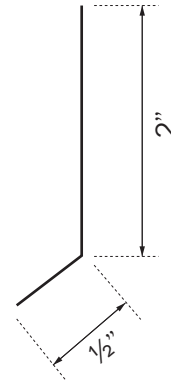

S.O. 24"
 PART NUMBER: T24D-VVS240010

VALLEY WITH CLEAT **PEAK VALLEY WITH CLEAT**

S.O. 24"
 PART NUMBER: T24D-VWC240010

S.O. 24"
 PART NUMBER: T24D-VPC240010

CONTINUOUS CLEAT FOR VALLEY

S.O. 3 1/2"
 PART NUMBER: T24D-CCL0350010

CONTINUOUS CLEAT

S.O. 2 1/2"
 PART NUMBER: T24D-CCC025010

RAKE BOX

S.O. 9 1/4"
 PART NUMBER: T24D-RKBO92510

HIGH EAVE FLASHING

S.O. 12"
 PART NUMBER: T24D-HSP120010

TRANSITION

S.O. 16"
PART NUMBER: T24D-TTR160010

HEAD WALL FLASHING

S.O. 10"
PART NUMBER: T24D-HTR100010

PARAPET RAKE

S.O. 12"
PART NUMBER: T24D-RPF120010

COUNTER FLASHING

S.O. 4 3/4"
PART NUMBER: T24D-CFA047510

SIDE WALL **ANGLE FLASHING**

S.O. 10"
PART NUMBER: T24D-ST1100010

DOWNSPOUT DOWNSPOUT ELBOW

S.O. 18"
PART NUMBER: T24D-DOW180010

S.O. 18"
PART NUMBER: T24D-DOE180010

DOWNSPOUT STRAP

S.O. 2 1/2"
PART NUMBER: T24D-DSTO250010