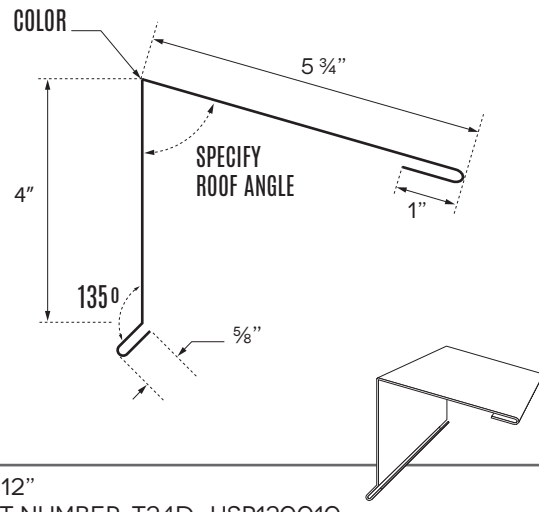

CONTINUOUS CLEAT

S.O. 2 1/2"
 PART NUMBER: T24D-CCC025010

RAKE BOX

S.O. 9 1/4"
 PART NUMBER: T24D-RKBO92510

HIGH EAVE FLASHING

S.O. 12"
 PART NUMBER: T24D-HSP120010

TRANSITION

S.O. 16"
PART NUMBER: T24D-TTR160010