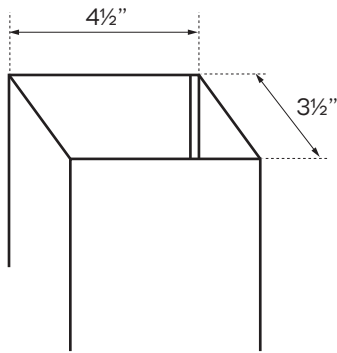

S.O. 4 3/8"
PART NUMBER: T24D-ANFO43810

GUTTER BOX **GUTTER WITH DRIP EDGE**

S.O. 24"
PART NUMBER: T24D-GBO240010

S.O. 27"
PART NUMBER: T24D-GDE270010

CONCEALED
FASTENER
ROOF AND WALL
SYSTEMS

TRIM & FLASHING
CATALOG

DOWNSPOUT DOWNSPOUT ELBOW

S.O. 18"
PART NUMBER: T24D-DOW180010

S.O. 18"
PART NUMBER: T24D-DOE180010

DOWNSPOUT STRAP

S.O. 2 1/2"
PART NUMBER: T24D-DSTO250010