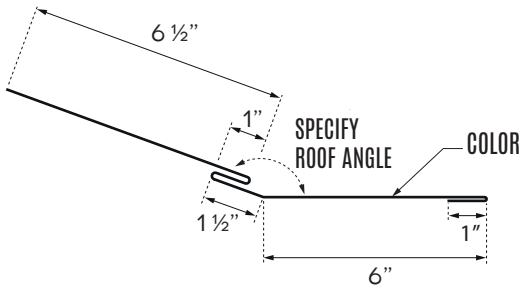

CONTINUOUS CLEAT

S.O. 2 1/2"
 PART NUMBER: T24D-CCC025010

RAKE BOX

S.O. 9 1/4"
 PART NUMBER: T24D-RKBO92510

HIGH EAVE FLASHING

S.O. 12"
 PART NUMBER: T24D-HSP120010

TRANSITION

S.O. 16"
PART NUMBER: T24D-TTR160010