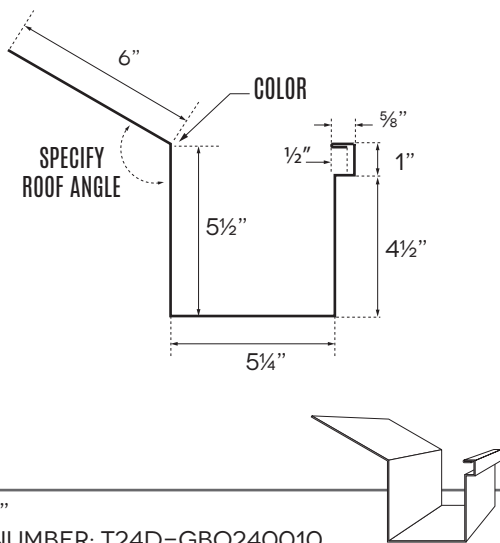

S.O. 24"
PART NUMBER: T24D-GBO240010