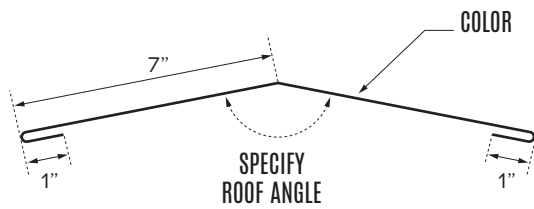

TRIM & FLASHING

C A T A L O G

CONCEALED
FASTENER
ROOF AND WALL
SYSTEMS

DRIP EDGE

S.O. 8"
 PART NUMBER: T24D-DETO80010

DRIP EDGE 675

S.O. 6 3/4"
 PART NUMBER: T24D-DETO67510

Z BAR 100

Z-BAR: NS-100 | ML-100

S.O. 3 1/8"
 PART NUMBER: T24D-ZCLO31210

Z BAR 150

Z-BAR: SL-150 | SLZ-150 | ML-150

S.O. 3 5/8"
 PART NUMBER: T24D-ZCLO36210

Z BAR 200 **RIDGE CAP 12**

Z-BAR: ML-200

S.O. 4 1/8"
 PART NUMBER: T24D-ZCLO41210

S.O. 12"
 PART NUMBER: T24D-RCA120010

RIDGE CAP 16 **RIDGE CAP ARCHITECTURAL**

S.O. 16"
 PART NUMBER: T24D-RCA160010

S.O. 24"
 PART NUMBER: T24D-RCH240010

VALLEY STANDARD **PEAK VALLEY**

S.O. 21"
 PART NUMBER: T24D-VCO210010

S.O. 24"
 PART NUMBER: T24D-VVS240010

VALLEY WITH CLEAT **PEAK VALLEY WITH CLEAT**

S.O. 24"
 PART NUMBER: T24D-VWC240010

S.O. 24"
 PART NUMBER: T24D-VPC240010

CONTINUOUS CLEAT FOR VALLEY

S.O. 3 1/2"
 PART NUMBER: T24D-CCL0350010