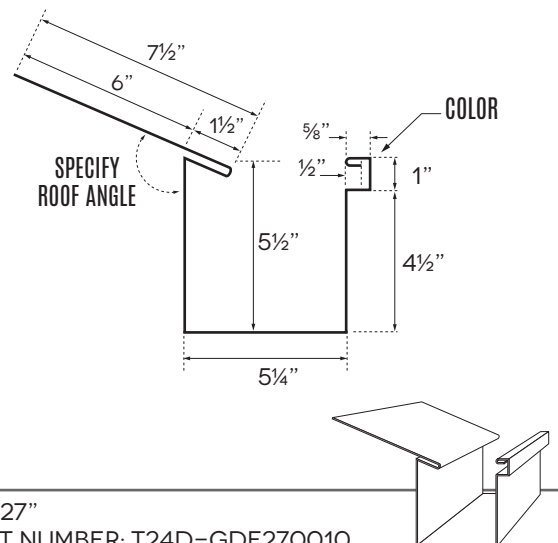

S.O. 27"
PART NUMBER: T24D-GDE270010