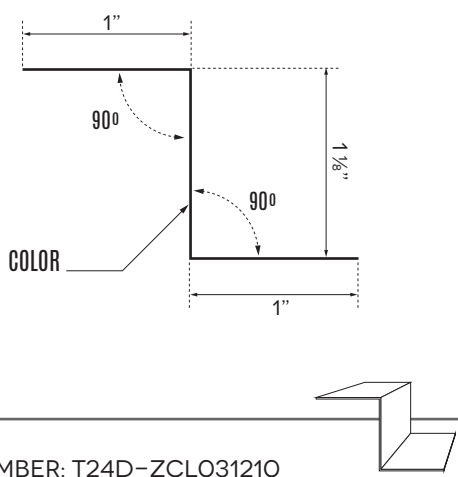

TRIM & FLASHING

C A T A L O G

CONCEALED
FASTENER
ROOF AND WALL
SYSTEMS

DRIP EDGE

S.O. 8"
 PART NUMBER: T24D-DETO80010

DRIP EDGE 675

S.O. 6 3/4"
 PART NUMBER: T24D-DETO67510

Z BAR 100

Z-BAR: NS-100 | ML-100

S.O. 3 1/8"
 PART NUMBER: T24D-ZCLO31210

Z BAR 150

Z-BAR: SL-150 | SLZ-150 | ML-150

S.O. 3 5/8"
 PART NUMBER: T24D-ZCLO36210

Z BAR 200 **RIDGE CAP 12**

Z-BAR: ML-200

S.O. 4 1/8"
 PART NUMBER: T24D-ZCLO41210

S.O. 24"
 PART NUMBER: T24D-VVS240010

VALLEY WITH CLEAT **PEAK VALLEY WITH CLEAT**

S.O. 24"
 PART NUMBER: T24D-VWC240010

S.O. 24"
 PART NUMBER: T24D-VPC240010

CONTINUOUS CLEAT FOR VALLEY

S.O. 3 1/2"
 PART NUMBER: T24D-CCL0350010

DOWNSPOUT DOWNSPOUT ELBOW

S.O. 18"
PART NUMBER: T24D-DOW180010

S.O. 18"
PART NUMBER: T24D-DOE180010

DOWNSPOUT STRAP

S.O. 2 1/2"
PART NUMBER: T24D-DSTO250010