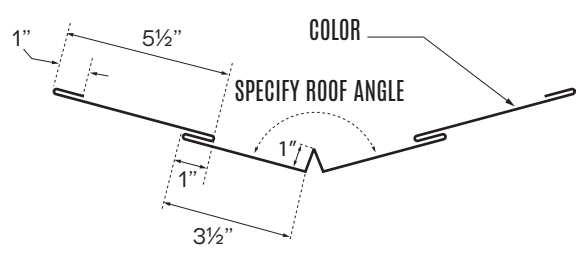

S.O. 12"
 PART NUMBER: T24D-RCA120010

RIDGE CAP 16 **RIDGE CAP ARCHITECTURAL**

S.O. 16"
 PART NUMBER: T24D-RCA160010

S.O. 24"
 PART NUMBER: T24D-RCH240010

VALLEY STANDARD **PEAK VALLEY**

S.O. 21"
 PART NUMBER: T24D-VCO210010

S.O. 24"
 PART NUMBER: T24D-VVS240010

VALLEY WITH CLEAT **PEAK VALLEY WITH CLEAT**

S.O. 24"
 PART NUMBER: T24D-VWC240010

S.O. 24"
 PART NUMBER: T24D-VPC240010

CONTINUOUS CLEAT FOR VALLEY

S.O. 3 1/2"
 PART NUMBER: T24D-CCL0350010