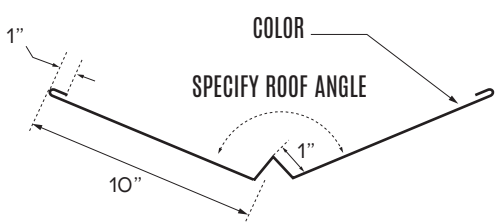

S.O. 12"
 PART NUMBER: T24D-RCA120010

RIDGE CAP 16 **RIDGE CAP ARCHITECTURAL**

S.O. 16"
 PART NUMBER: T24D-RCA160010

S.O. 24"
 PART NUMBER: T24D-RCH240010

VALLEY STANDARD **PEAK VALLEY**

S.O. 21"
 PART NUMBER: T24D-VCO210010