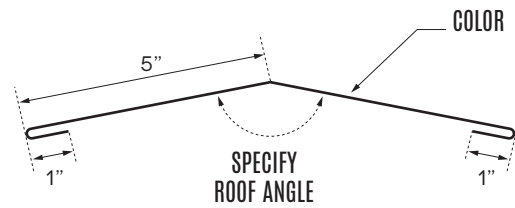

TRIM & FLASHING

C A T A L O G

CONCEALED
FASTENER
ROOF AND WALL
SYSTEMS

DRIP EDGE

S.O. 8"
 PART NUMBER: T24D-DETO80010

DRIP EDGE 675

S.O. 6 3/4"
 PART NUMBER: T24D-DETO67510

Z BAR 100

Z-BAR: NS-100 | ML-100

S.O. 3 1/8"
 PART NUMBER: T24D-ZCLO31210

Z BAR 150

Z-BAR: SL-150 | SLZ-150 | ML-150

S.O. 3 5/8"
 PART NUMBER: T24D-ZCLO36210

Z BAR 200 **RIDGE CAP 12**

Z-BAR: ML-200

S.O. 4 1/8"
 PART NUMBER: T24D-ZCLO41210

S.O. 12"
 PART NUMBER: T24D-RCA120010

RIDGE CAP 16 **RIDGE CAP ARCHITECTURAL**

S.O. 16"
 PART NUMBER: T24D-RCA160010

S.O. 24"
 PART NUMBER: T24D-RCH240010

VALLEY STANDARD **PEAK VALLEY**

S.O. 21"
 PART NUMBER: T24D-VCO210010

S.O. 24"
 PART NUMBER: T24D-VVS240010

VALLEY WITH CLEAT **PEAK VALLEY WITH CLEAT**

S.O. 24"
 PART NUMBER: T24D-VWC240010

S.O. 24"
 PART NUMBER: T24D-VPC240010

CONTINUOUS CLEAT FOR VALLEY

S.O. 3 1/2"
 PART NUMBER: T24D-CCL0350010