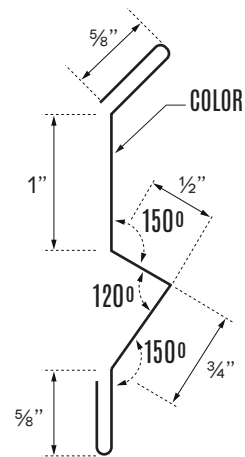

S.O. 24"
 PART NUMBER: T24D-VVS240010

VALLEY WITH CLEAT **PEAK VALLEY WITH CLEAT**

S.O. 24"
 PART NUMBER: T24D-VWC240010

S.O. 24"
 PART NUMBER: T24D-VPC240010

CONTINUOUS CLEAT FOR VALLEY

S.O. 3 1/2"
 PART NUMBER: T24D-CCL0350010

CONTINUOUS CLEAT

S.O. 2 1/2"
 PART NUMBER: T24D-CCC025010

RAKE BOX

S.O. 9 1/4"
 PART NUMBER: T24D-RKBO92510

HIGH EAVE FLASHING

S.O. 12"
 PART NUMBER: T24D-HSP120010

TRANSITION

S.O. 16"
PART NUMBER: T24D-TTR160010

HEAD WALL FLASHING

S.O. 10"
PART NUMBER: T24D-HTR100010

PARAPET RAKE

S.O. 12"
PART NUMBER: T24D-RPF120010

COUNTER FLASHING

S.O. 4 3/4"
PART NUMBER: T24D-CFA047510

SIDE WALL **ANGLE FLASHING**

S.O. 10"
PART NUMBER: T24D-ST1100010

DOWNSPOUT DOWNSPOUT ELBOW

S.O. 18"
PART NUMBER: T24D-DOW180010

S.O. 18"
PART NUMBER: T24D-DOE180010

DOWNSPOUT STRAP

S.O. 2 1/2"
PART NUMBER: T24D-DSTO250010