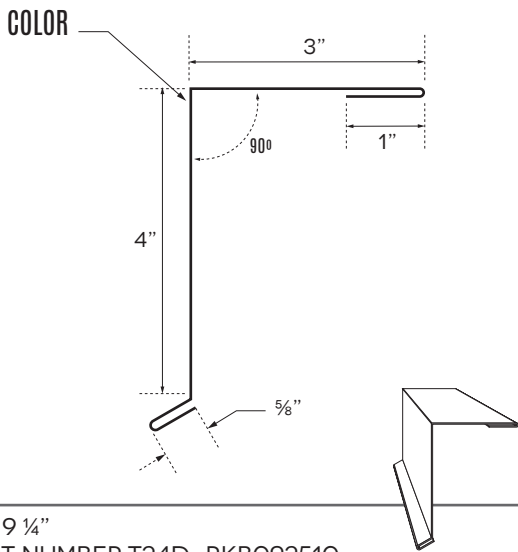

S.O. 24"
 PART NUMBER: T24D-VVS240010

VALLEY WITH CLEAT **PEAK VALLEY WITH CLEAT**

S.O. 24"
 PART NUMBER: T24D-VWC240010

S.O. 24"
 PART NUMBER: T24D-VPC240010

CONTINUOUS CLEAT FOR VALLEY

S.O. 3 1/2"
 PART NUMBER: T24D-CCL0350010

CONTINUOUS CLEAT

S.O. 2 1/2"
 PART NUMBER: T24D-CCC025010

RAKE BOX

S.O. 9 1/4"
 PART NUMBER: T24D-RKBO92510

HIGH EAVE FLASHING

S.O. 12"
 PART NUMBER: T24D-HSP120010

TRANSITION

S.O. 16"
PART NUMBER: T24D-TTR160010

DOWNSPOUT DOWNSPOUT ELBOW

S.O. 18"
PART NUMBER: T24D-DOW180010

S.O. 18"
PART NUMBER: T24D-DOE180010

DOWNSPOUT STRAP

S.O. 2 1/2"
PART NUMBER: T24D-DSTO250010