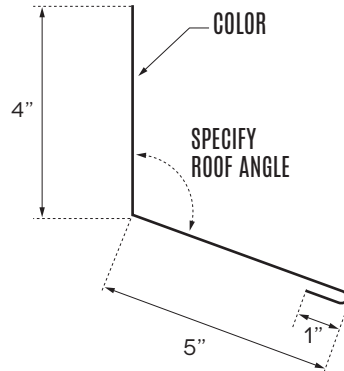

HEAD WALL FLASHING