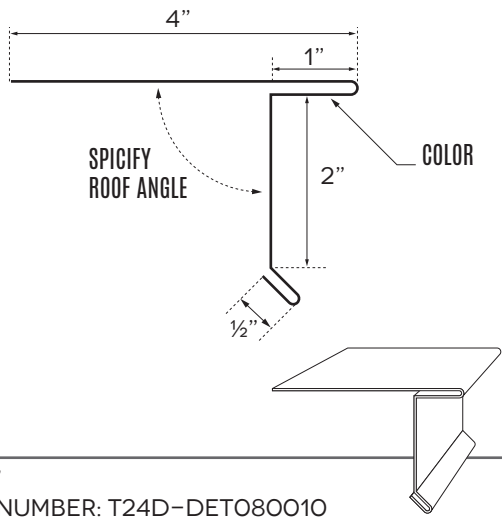

TRIM & FLASHING

C A T A L O G

CONCEALED
FASTENER
ROOF AND WALL
SYSTEMS

DRIP EDGE

S.O. 8"
 PART NUMBER: T24D-DETO80010

DRIP EDGE 675

S.O. 6 3/4"
 PART NUMBER: T24D-DETO67510

Z BAR 100

Z-BAR: NS-100 | ML-100

S.O. 3 1/8"
 PART NUMBER: T24D-ZCLO31210

Z BAR 150

Z-BAR: SL-150 | SLZ-150 | ML-150

S.O. 3 5/8"
 PART NUMBER: T24D-ZCLO36210

Z BAR 200 **RIDGE CAP 12**

Z-BAR: ML-200

S.O. 4 1/8"
 PART NUMBER: T24D-ZCLO41210

S.O. 24"
 PART NUMBER: T24D-VVS240010

VALLEY WITH CLEAT **PEAK VALLEY WITH CLEAT**

S.O. 24"
 PART NUMBER: T24D-VWC240010

S.O. 24"
 PART NUMBER: T24D-VPC240010

CONTINUOUS CLEAT FOR VALLEY

S.O. 3 1/2"
 PART NUMBER: T24D-CCL0350010

DOWNSPOUT DOWNSPOUT ELBOW

S.O. 18"
PART NUMBER: T24D-DOW180010

S.O. 18"
PART NUMBER: T24D-DOE180010

DOWNSPOUT STRAP

S.O. 2 1/2"
PART NUMBER: T24D-DSTO250010