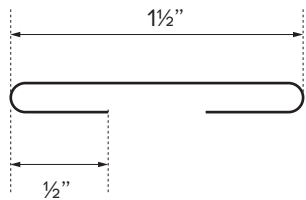

DOWNSPOUT DOWNSPOUT ELBOW

S.O. 18"
PART NUMBER: T24D-DOW180010

S.O. 18"
PART NUMBER: T24D-DOE180010

DOWNSPOUT STRAP

S.O. 2 1/2"
PART NUMBER: T24D-DSTO250010