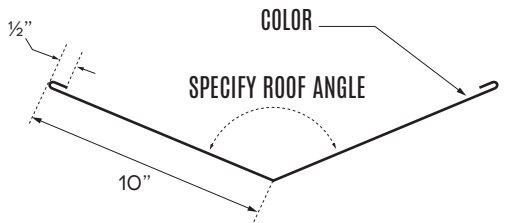

S.O. 12"
 PART NUMBER: T24D-RCA120010

RIDGE CAP 16 **RIDGE CAP ARCHITECTURAL**

S.O. 16"
 PART NUMBER: T24D-RCA160010

S.O. 24"
 PART NUMBER: T24D-RCH240010

VALLEY STANDARD **PEAK VALLEY**

S.O. 21"
 PART NUMBER: T24D-VCO210010

S.O. 24"
 PART NUMBER: T24D-VVS240010

VALLEY WITH CLEAT **PEAK VALLEY WITH CLEAT**

S.O. 24"
 PART NUMBER: T24D-VWC240010

S.O. 24"
 PART NUMBER: T24D-VPC240010

CONTINUOUS CLEAT FOR VALLEY

S.O. 3 1/2"
 PART NUMBER: T24D-CCL0350010