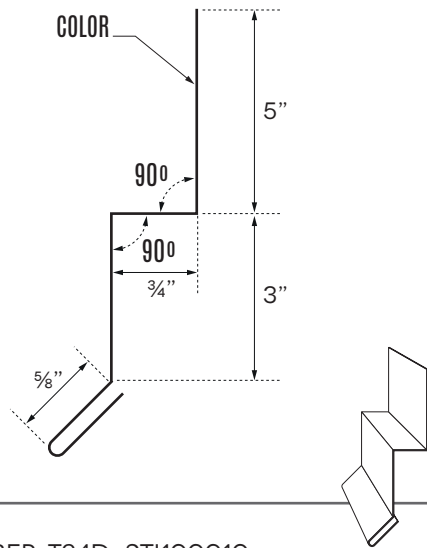

HEAD WALL FLASHING

S.O. 10"
PART NUMBER: T24D-HTR100010

PARAPET RAKE

S.O. 12"
PART NUMBER: T24D-RPF120010

COUNTER FLASHING

S.O. 4 3/4"
PART NUMBER: T24D-CFA047510

SIDE WALL **ANGLE FLASHING**

S.O. 10"
PART NUMBER: T24D-ST1100010

DOWNSPOUT DOWNSPOUT ELBOW

S.O. 18"
PART NUMBER: T24D-DOW180010

S.O. 18"
PART NUMBER: T24D-DOE180010

DOWNSPOUT STRAP

S.O. 2 1/2"
PART NUMBER: T24D-DSTO250010