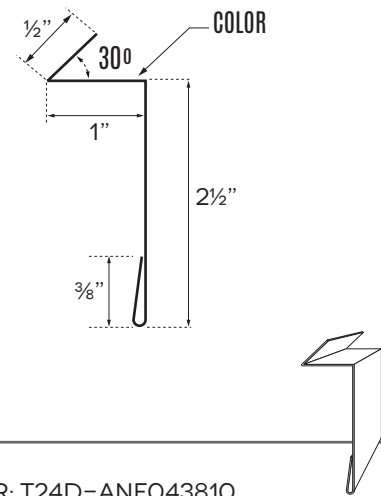

CONTINUOUS CLEAT

S.O. 2 1/2"
 PART NUMBER: T24D-CCC025010

RAKE BOX

S.O. 9 1/4"
 PART NUMBER: T24D-RKBO92510

HIGH EAVE FLASHING

S.O. 12"
 PART NUMBER: T24D-HSP120010

TRANSITION

S.O. 16"
PART NUMBER: T24D-TTR160010

HEAD WALL FLASHING

S.O. 10"
PART NUMBER: T24D-HTR100010

PARAPET RAKE

S.O. 12"
PART NUMBER: T24D-RPF120010

COUNTER FLASHING

S.O. 4 3/4"
PART NUMBER: T24D-CFA047510

SIDE WALL **ANGLE FLASHING**

S.O. 10"
PART NUMBER: T24D-ST1100010

S.O. 4 3/8"
PART NUMBER: T24D-ANFO43810

GUTTER BOX **GUTTER WITH DRIP EDGE**

S.O. 24"
PART NUMBER: T24D-GBO240010

S.O. 27"
PART NUMBER: T24D-GDE270010

CONCEALED
FASTENER
ROOF AND WALL
SYSTEMS

TRIM & FLASHING
CATALOG

DOWNSPOUT DOWNSPOUT ELBOW

S.O. 18"
PART NUMBER: T24D-DOW180010

S.O. 18"
PART NUMBER: T24D-DOE180010

DOWNSPOUT STRAP

S.O. 2 1/2"
PART NUMBER: T24D-DSTO250010