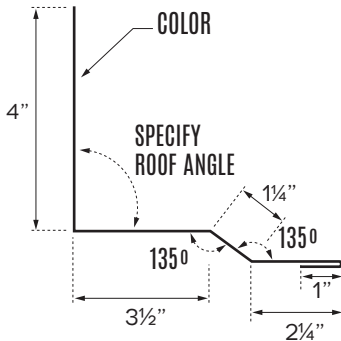

PARAPET RAKE