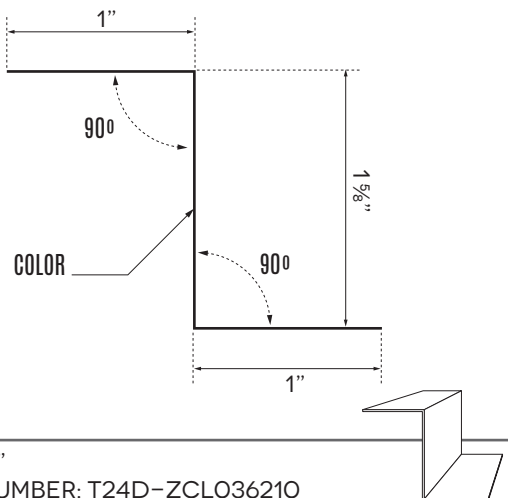

TRIM & FLASHING

C A T A L O G

CONCEALED
FASTENER
ROOF AND WALL
SYSTEMS

DRIP EDGE

S.O. 8"
 PART NUMBER: T24D-DETO80010

DRIP EDGE 675

S.O. 6 3/4"
 PART NUMBER: T24D-DETO67510

Z BAR 100

Z-BAR: NS-100 | ML-100

S.O. 3 1/8"
 PART NUMBER: T24D-ZCLO31210

Z BAR 150

Z-BAR: SL-150 | SLZ-150 | ML-150

S.O. 3 5/8"
 PART NUMBER: T24D-ZCLO36210

Z BAR 200 **RIDGE CAP 12**

Z-BAR: ML-200

S.O. 4 1/8"
 PART NUMBER: T24D-ZCLO41210

S.O. 24"
 PART NUMBER: T24D-VVS240010

VALLEY WITH CLEAT **PEAK VALLEY WITH CLEAT**

S.O. 24"
 PART NUMBER: T24D-VWC240010

S.O. 24"
 PART NUMBER: T24D-VPC240010

CONTINUOUS CLEAT FOR VALLEY

S.O. 3 1/2"
 PART NUMBER: T24D-CCL0350010

DOWNSPOUT DOWNSPOUT ELBOW

S.O. 18"
PART NUMBER: T24D-DOW180010

S.O. 18"
PART NUMBER: T24D-DOE180010

DOWNSPOUT STRAP

S.O. 2 1/2"
PART NUMBER: T24D-DSTO250010