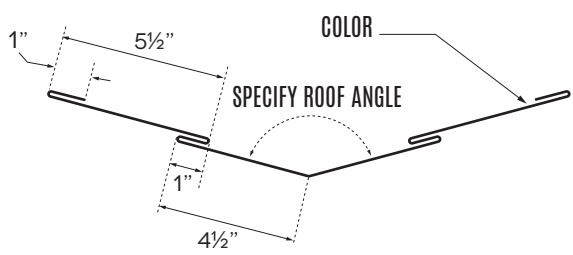

S.O. 12"
 PART NUMBER: T24D-RCA120010

RIDGE CAP 16 **RIDGE CAP ARCHITECTURAL**

S.O. 16"
 PART NUMBER: T24D-RCA160010

S.O. 24"
 PART NUMBER: T24D-RCH240010

VALLEY STANDARD **PEAK VALLEY**

S.O. 21"
 PART NUMBER: T24D-VCO210010

S.O. 24"
 PART NUMBER: T24D-VVS240010

VALLEY WITH CLEAT **PEAK VALLEY WITH CLEAT**

S.O. 24"
 PART NUMBER: T24D-VWC240010

S.O. 24"
 PART NUMBER: T24D-VPC240010

CONTINUOUS CLEAT FOR VALLEY

S.O. 3 1/2"
 PART NUMBER: T24D-CCL0350010