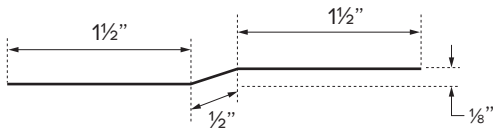

S.O. 24"
 PART NUMBER: T24D-VVS240010

VALLEY WITH CLEAT **PEAK VALLEY WITH CLEAT**

S.O. 24"
 PART NUMBER: T24D-VWC240010

S.O. 24"
 PART NUMBER: T24D-VPC240010

CONTINUOUS CLEAT FOR VALLEY

S.O. 3 1/2"
 PART NUMBER: T24D-CCL0350010